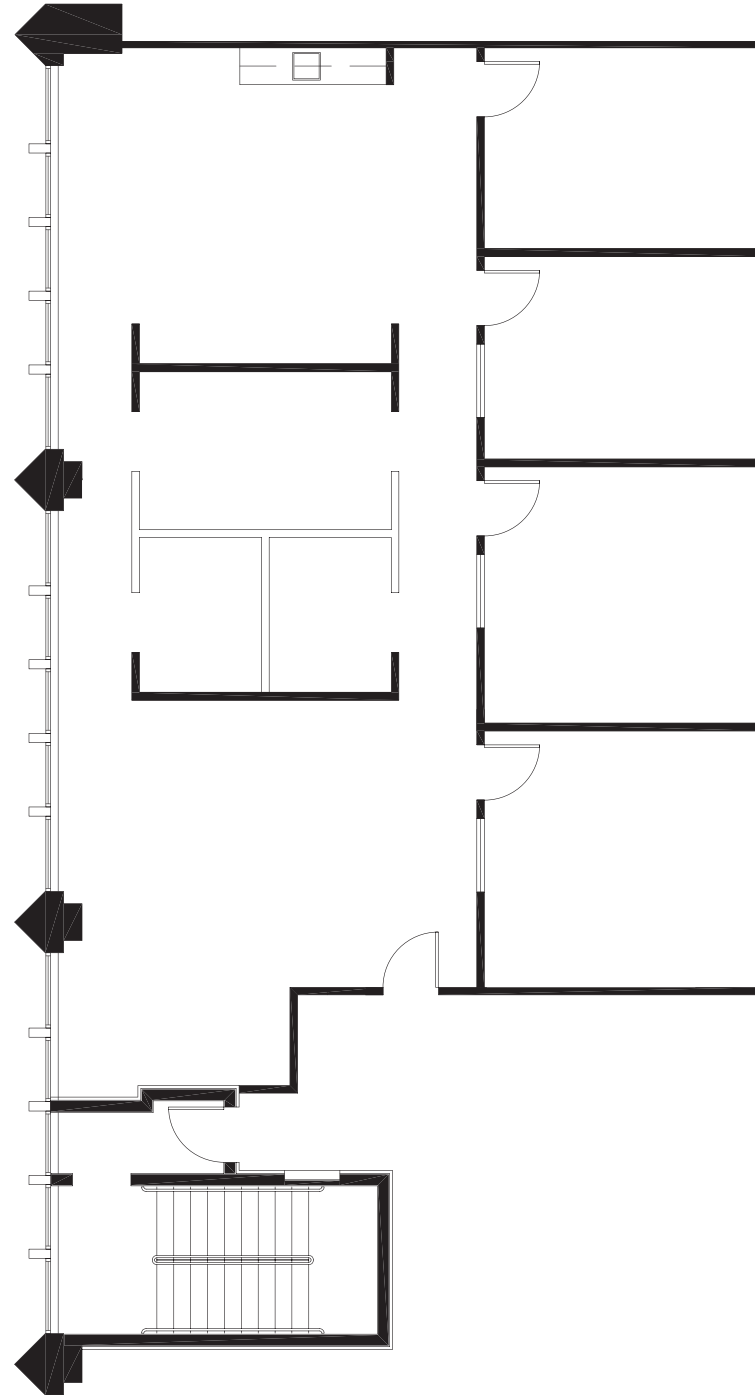

SUITE 980
2,570 sq. ft.

KEY PLAN

For more info, please contact:

305.530.3507

1 SE 3rd Avenue, Suite 980
Miami, FL 33131

Michael Taylor
michael.taylor@stiles.com

STILES
REALTY
Licensed Real Estate Broker

www.stiles.com

All areas, dimensions, and conditions are approximate and subject to change. Actual areas, dimensions and conditions should be verified.